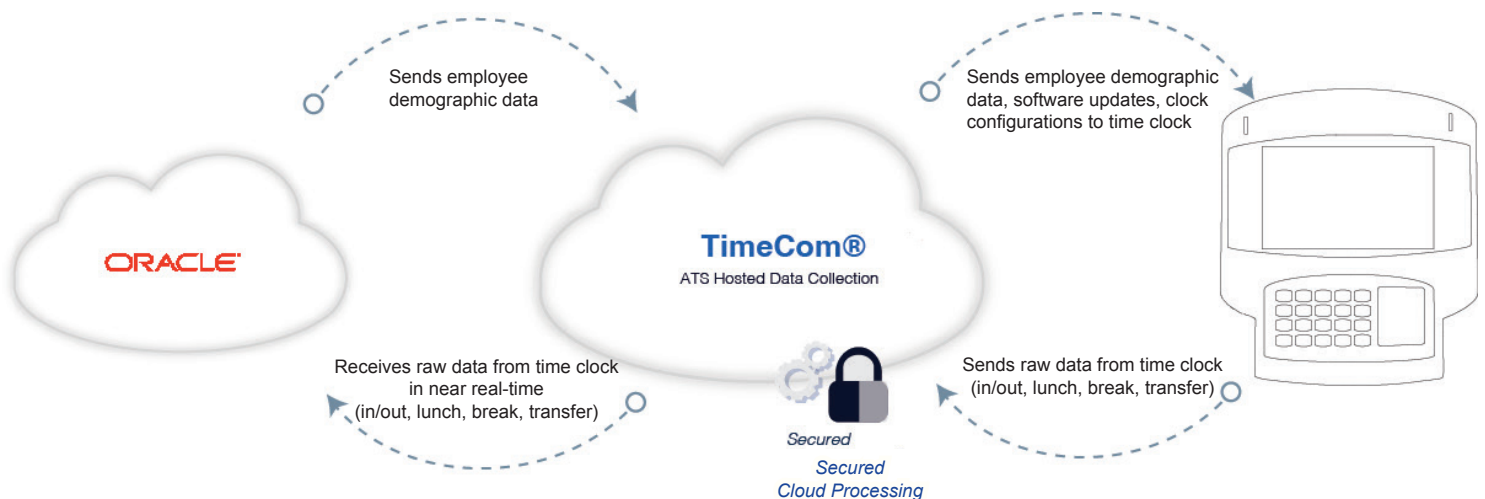

Benefits of TimeCom®

- Up and running quickly, ready to collect data right out of the box.
- Seamless integration sends time collection data directly back to Oracle.
- Constant monitoring – Rapid alerts and responses avoid potential issues.
- Proven Terminals – Purpose-built for Oracle HCM Cloud Time and Labor.
- State-of-the-art biometric technology or proximity card or PIN only.
- Customizable integration.
- Easy to use interface.
- Data throttling to manage efficient data transmission.
- Localization, time zone, and language management.
- Greater visibility into health and communication status through Timecom Monitor.
- Data analytics, trending, and reporting available.

EMEA & APAC

United Kingdom
TEL: + 44 (0) 1202 606068
sales@accu-time.com

All Other Locations

TEL: +44 (0) 2920 885599
sales@accu-time.com

How It Works

Your Oracle Time and Labor integration with TimeCom is managed and hosted in the Cloud, so your internal resources are free to focus on other projects. The ATS team ties the whole system with its communications software that allows your time and attendance terminals to communicate seamlessly with your application, resulting in an efficient and compelling solution.